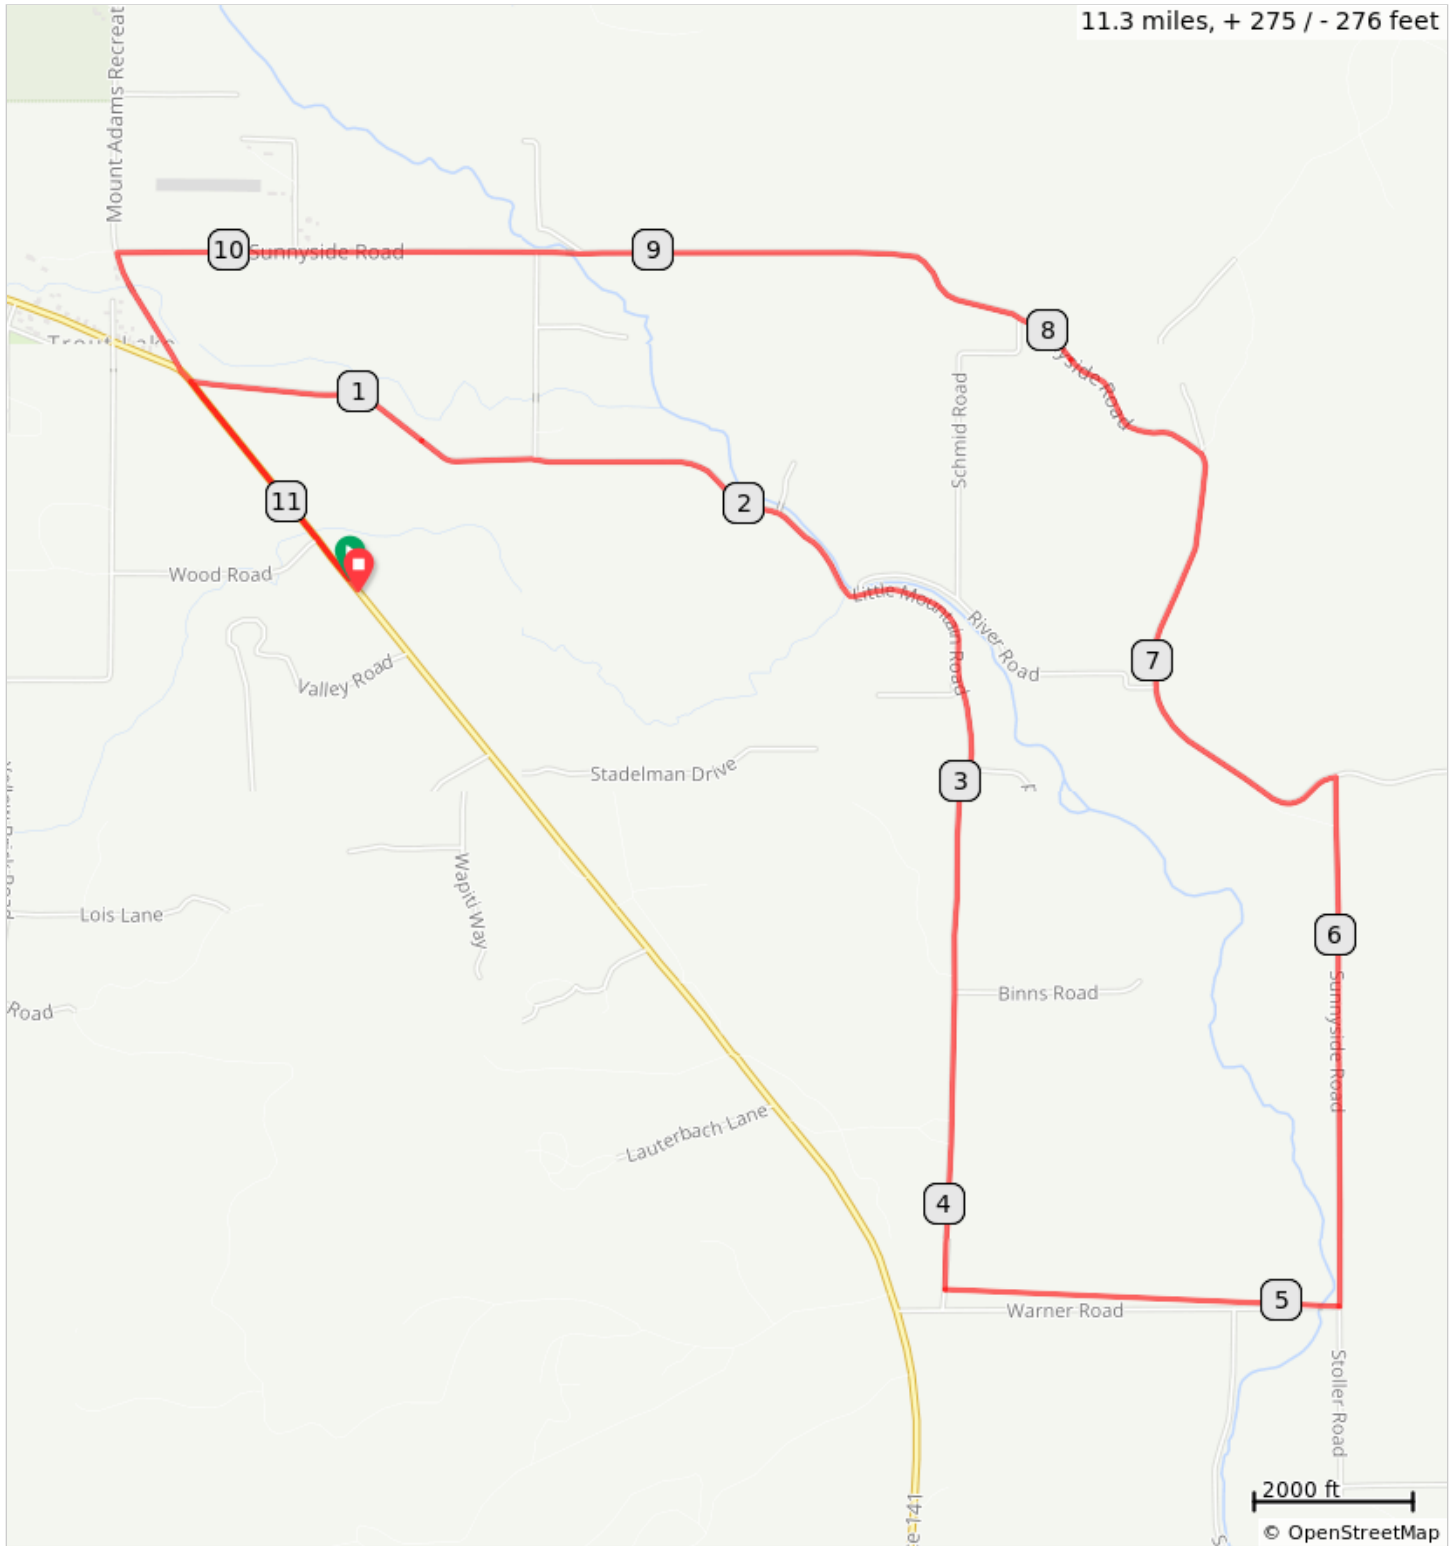

Mt Adams Country Bike Tour - Family Fun Ride

Mt Adams Country Bike Tour - Family Fun Ride

Num	Dist	Prev	Type	Note	Next
1.	0.0	0.0	📍	Start of route	0.6
2.	0.6	0.6	➔	Sharp R onto Little Mountain Road	5.8
3.	6.4	5.8	➔	L onto Sunnyside Road	1.1
4.	7.5	1.1	➔	Slight L onto Sunnyside Road	2.8

7.5 miles. +157/-230 feet

Num	Dist	Prev	Type	Note	Next
5.	10.3	2.8	➔	Sharp L onto Mount Adams Recreation Highway	0.3
6.	10.6	0.3	➔	Slight L onto State Route 141, WA 141	0.0
7.	10.6	0.0	⬆	Continue onto State Route 141, WA 141	0.6
8.	11.3	0.6	📍	End of route	0.0

3.7 miles. +0/-39 feet